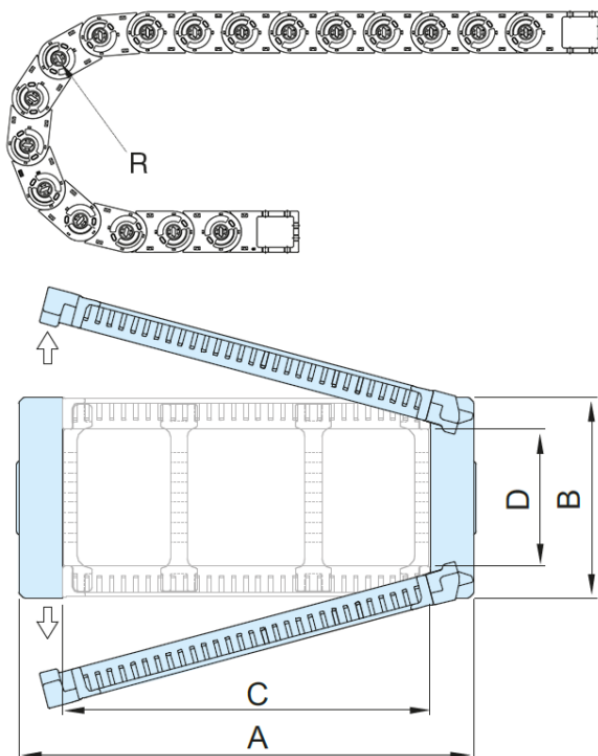

Article number: 18ST044N150R120

Description: ST Shift cable chain, ST044N.150 Radius 120- Hoved nr. (1LK)
Type ST044N.150.R120

Measures

A = 171

B = 38

C = 150

D = 26

I = 44

R = 120